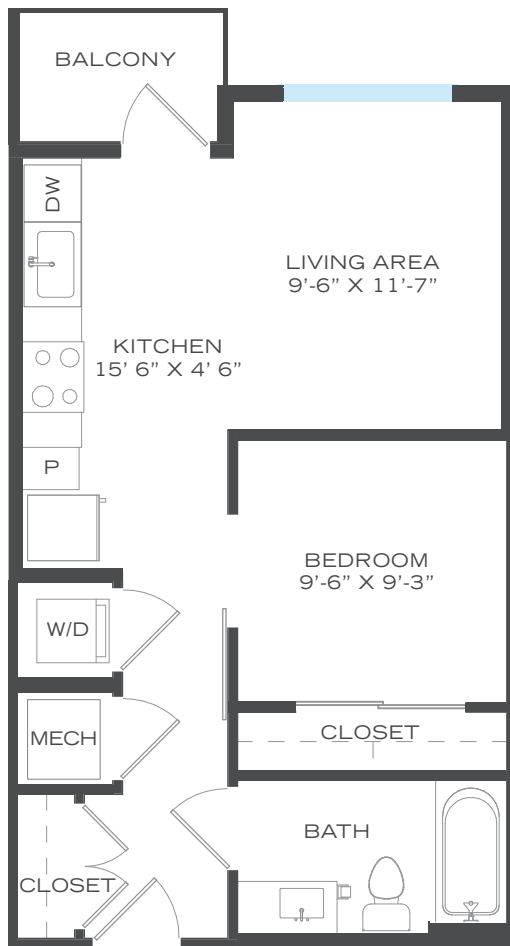

# BUNGALOW

STUDIO

1 BATHROOM

534 SQUARE FT

HITEAPTS.COM 813-235-0237   DEVELOPED & MANAGED BY 

Floor plans and terms are subject to change. Square footage and measurements are approximate. All renderings, maps, landscaping, elevations and plans are artist conceptions and are not to scale. The developer/builder reserves the right in its sole discretion to make modifications to maps, plans, renderings, specifications, materials, features or colors without notice. Plans, prices, descriptions and amenities are subject to change without notice.