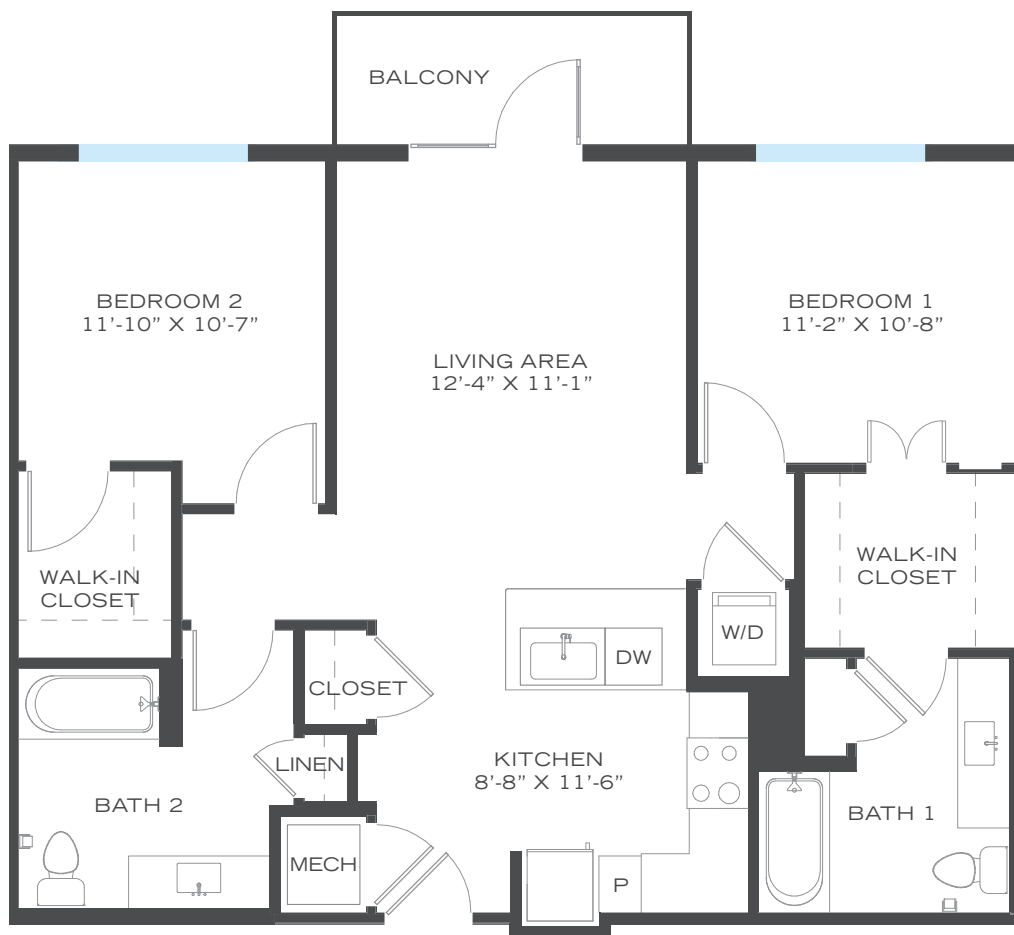

2 BEDROOMS

2 BATHROOMS

992 SQUARE FT

HITEAPTS.COM 813-235-0237  DEVELOPED & MANAGED BY 

Floor plans and terms are subject to change. Square footage and measurements are approximate. All renderings, maps, landscaping, elevations and plans are artist conceptions and are not to scale. The developer/builder reserves the right in its sole discretion to make modifications to maps, plans, renderings, specifications, materials, features or colors without notice. Plans, prices, descriptions and amenities are subject to change without notice.