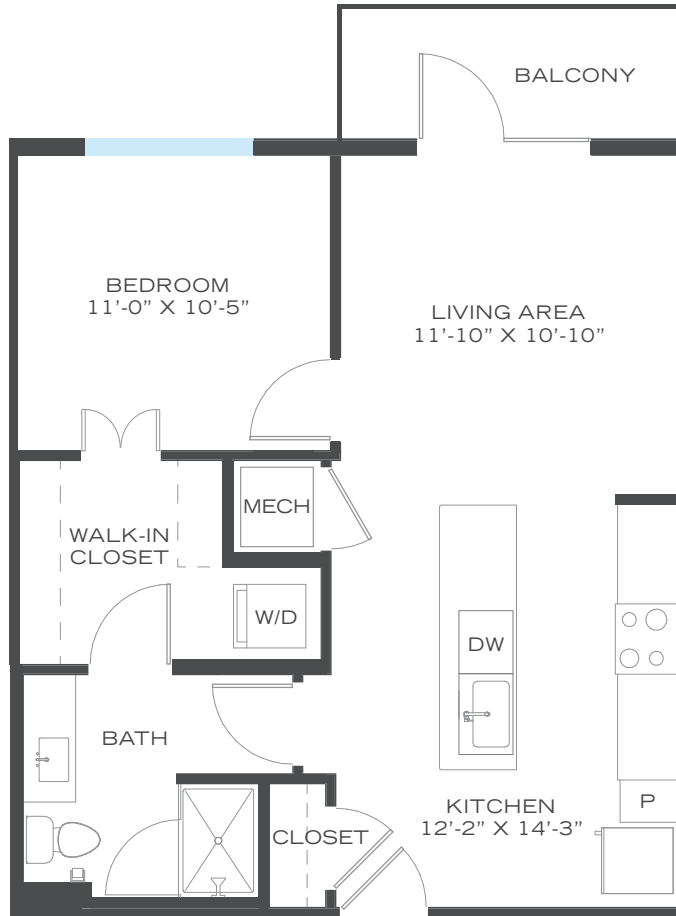

# CRAFTSMAN

1 BEDROOM

1 BATHROOM

660 SQUARE FT

HITEAPTS.COM 813-235-0237   DEVELOPED & MANAGED BY 

Floor plans and terms are subject to change. Square footage and measurements are approximate. All renderings, maps, landscaping, elevations and plans are artist conceptions and are not to scale. The developer/builder reserves the right in its sole discretion to make modifications to maps, plans, renderings, specifications, materials, features or colors without notice. Plans, prices, descriptions and amenities are subject to change without notice.