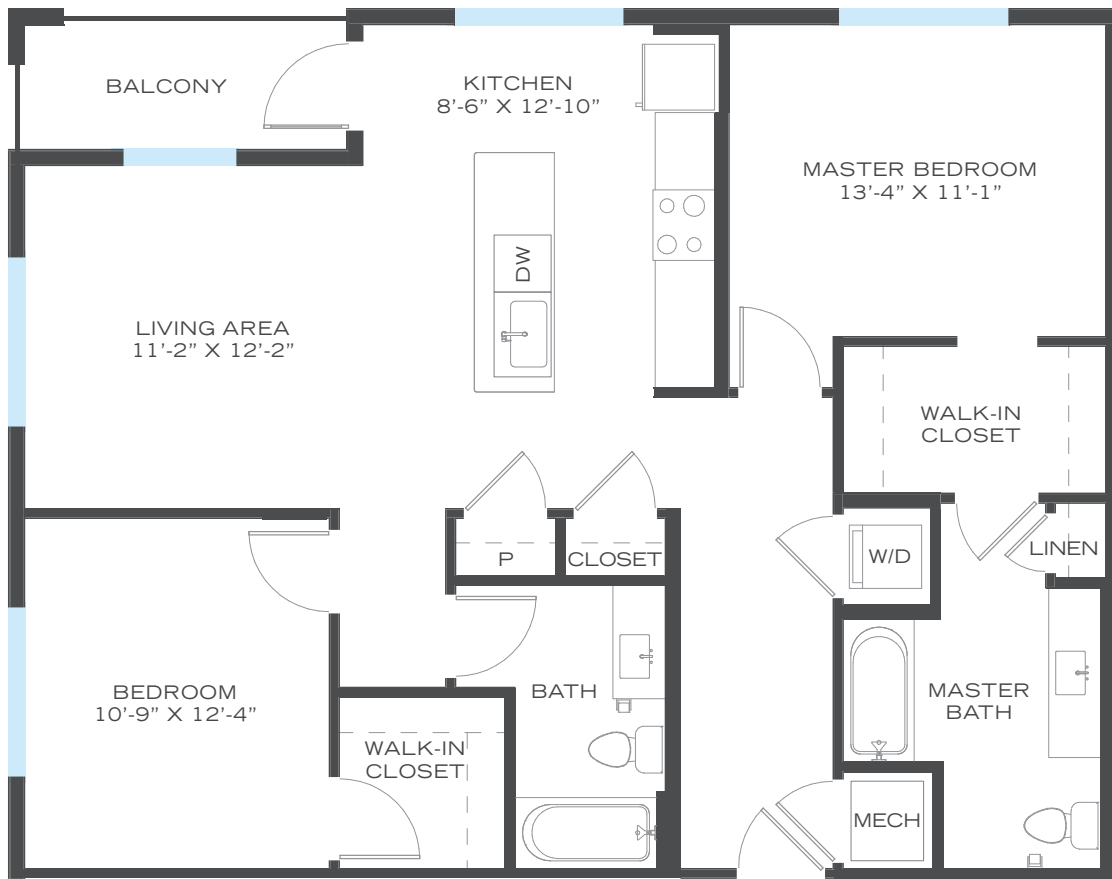

## DORMER

2 BEDROOMS

2 BATHROOMS

1144 SQUARE FT

HITEAPTS.COM

813-235-0237

DEVELOPED & MANAGED BY 

Floor plans and terms are subject to change. Square footage and measurements are approximate. All renderings, maps, landscaping, elevations and plans are artist conceptions and are not to scale. The developer/builder reserves the right in its sole discretion to make modifications to maps, plans, renderings, specifications, materials, features or colors without notice. Plans, prices, descriptions and amenities are subject to change without notice.