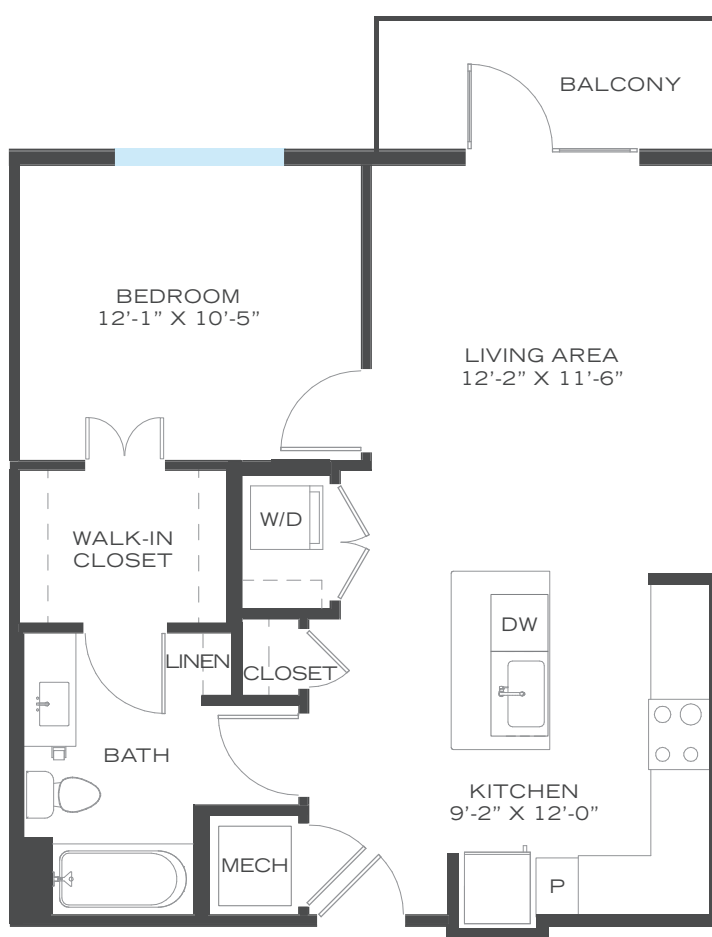

# GABLE

1 BEDROOM

1 BATHROOM

696 SQUARE FT

HITEAPTS.COM 813-235-0237   DEVELOPED & MANAGED BY 

Floor plans and terms are subject to change. Square footage and measurements are approximate. All renderings, maps, landscaping, elevations and plans are artist conceptions and are not to scale. The developer/builder reserves the right in its sole discretion to make modifications to maps, plans, renderings, specifications, materials, features or colors without notice. Plans, prices, descriptions and amenities are subject to change without notice.