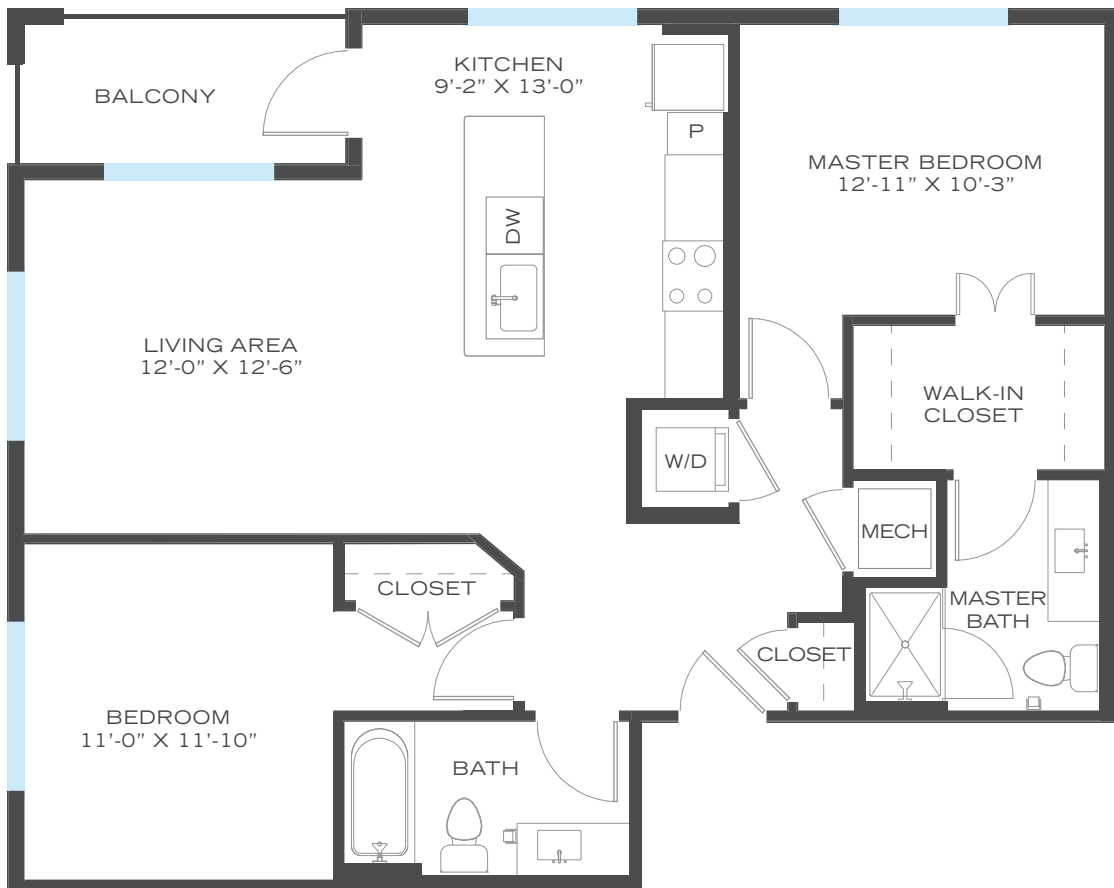

# STUCCO

2 BEDROOMS

2 BATHROOMS

1053 SQUARE FT

HITEAPTS.COM 813-235-0237  DEVELOPED & MANAGED BY 

Floor plans and terms are subject to change. Square footage and measurements are approximate. All renderings, maps, landscaping, elevations and plans are artist conceptions and are not to scale. The developer/builder reserves the right in its sole discretion to make modifications to maps, plans, renderings, specifications, materials, features or colors without notice. Plans, prices, descriptions and amenities are subject to change without notice.