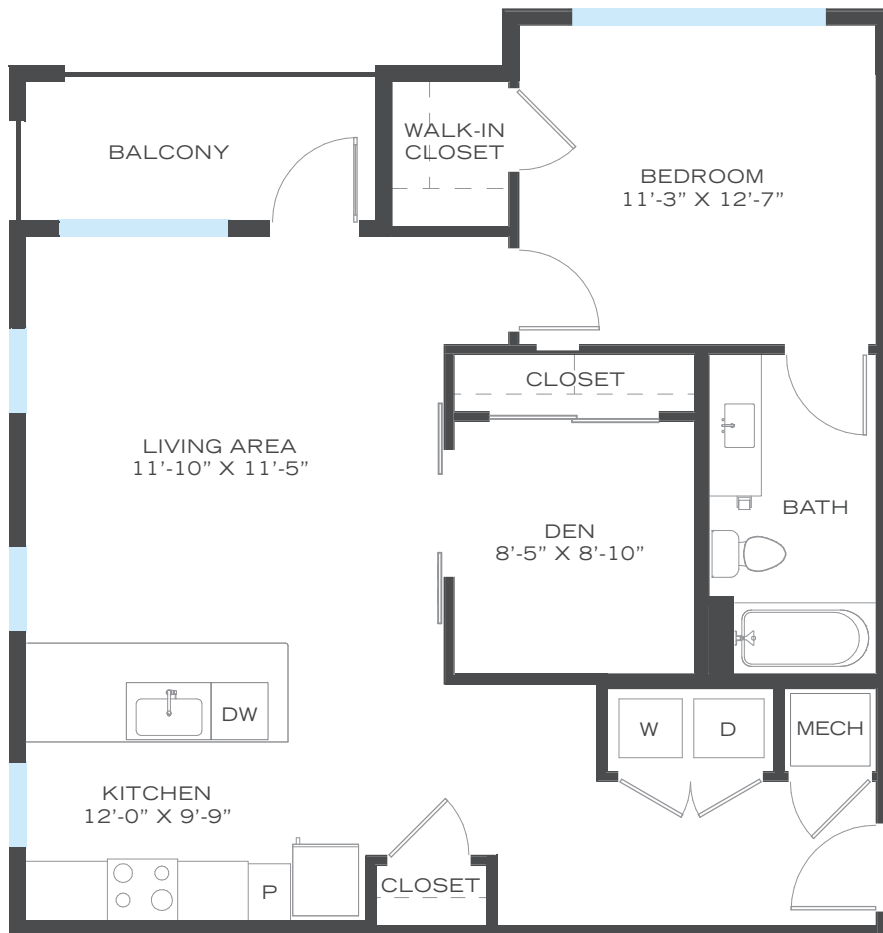

# TERRA

1 BEDROOM WITH DEN

1 BATHROOM

909 SQUARE FT

HITEAPTS.COM 813-235-0237  DEVELOPED & MANAGED BY 

Floor plans and terms are subject to change. Square footage and measurements are approximate. All renderings, maps, landscaping, elevations and plans are artist conceptions and are not to scale. The developer/builder reserves the right in its sole discretion to make modifications to maps, plans, renderings, specifications, materials, features or colors without notice. Plans, prices, descriptions and amenities are subject to change without notice.